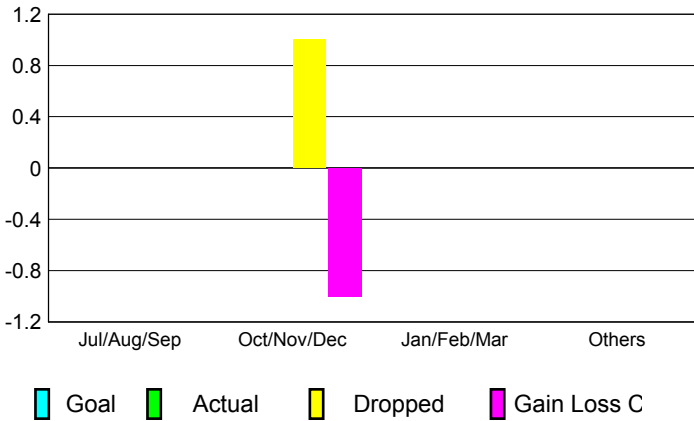

GMT: **Joachim Kastner**

Location: **REP OF SOUTH AFRICA**

GMT CA: **6**

CLUBS

Month	New Club Goal	Actual New Clubs	Actual Dropped Clubs	Gain/Loss of Clubs
2012-2013				
Jul/Aug/Sep		0	0	0
Oct/Nov/Dec		0	1	-1
Jan/Feb/Mar		0	0	0
Apr/May/June		0	0	0
Totals		0	1	-1

Club Results 2012-2013

Goal, New, Dropped, Gain/Loss

MEMBERSHIP

Month	Net Memb Goal	Actual New Memb	Actual Dropped Memb	Gain/Loss of Memb
2012-2013				
Jul/Aug/Sep		12	22	-10
Oct/Nov/Dec		14	43	-29
Jan/Feb/Mar		12	14	-2
Apr/May/June		6	52	-46
Totals		44	131	-87