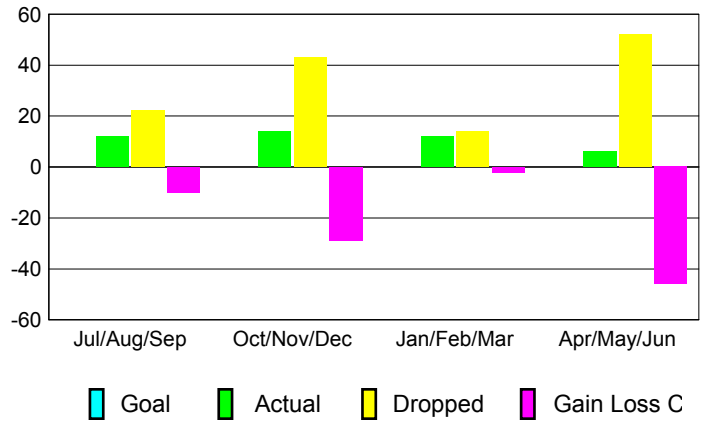

GMT: **Joachim Kastner**

Location: **REP OF SOUTH AFRICA**

GMT CA: **6**

CLUBS

Month	New Club Goal	Actual New Clubs	Actual Dropped Clubs	Gain/Loss of Clubs
2012-2013				
Jul/Aug/Sep		0	0	0
Oct/Nov/Dec		0	1	-1
Jan/Feb/Mar		0	0	0
Apr/May/June		0	0	0
Totals		0	1	-1

Club Results 2012-2013

Goal, New, Dropped, Gain/Loss

MEMBERSHIP

Month	Net Memb Goal	Actual New Memb	Actual Dropped Memb	Gain/Loss of Memb
2012-2013				
Jul/Aug/Sep		12	22	-10
Oct/Nov/Dec		14	43	-29
Jan/Feb/Mar		12	14	-2
Apr/May/June		6	52	-46
Totals		44	131	-87

Membership Results 2012-2013

Goal, New, Dropped, Gain/Loss

YTD Status Quo Clubs 2012-2013

Status Quo Clubs Compared to Status Quo Members

Gender Comparison 2012-2013

Club Gain/Loss 2012-2013

Membership Gain/Loss 2012-2013